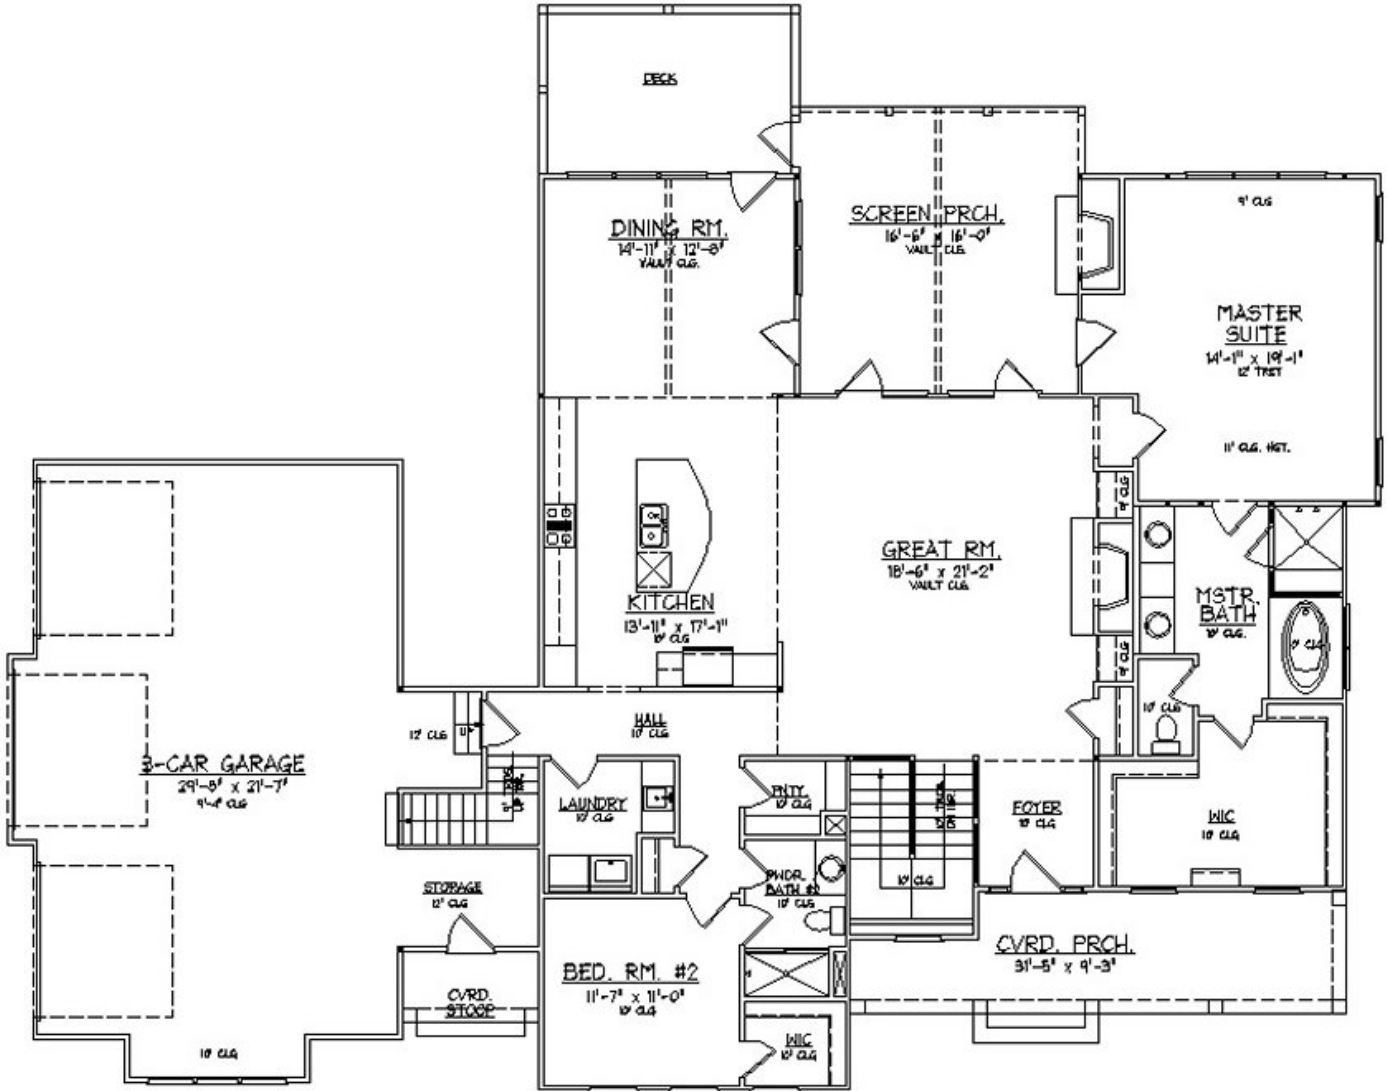

## Custom Plan #1029

### Square Footage:

<b>Terrace:</b>	1516
<b>Main:</b>	2105
<b>Bonus</b>	426
<b>Total:</b>	3721
<b>Garage:</b>	670

### Specifications:

<b>Bedrooms:</b>	4
<b>Bathrooms:</b>	4 Full
Great Room	
Screen Porch	
Front Porch	
Recreation Room	
Bonus Room	

## Custom Plan #1029 Main Level