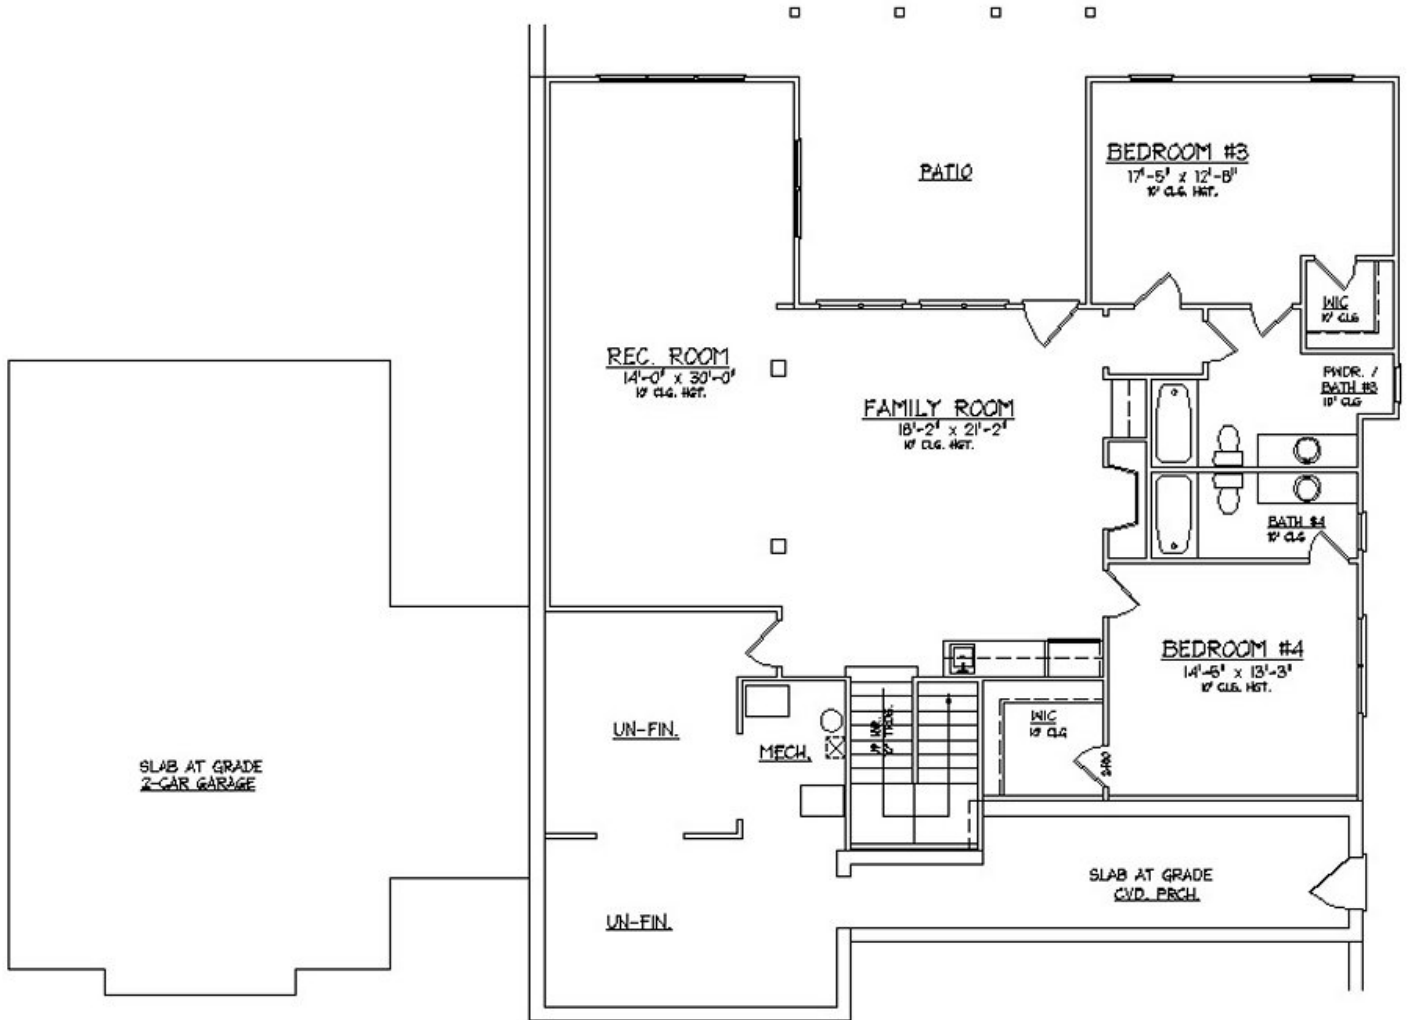

Custom Plan #1029

Terrace Level